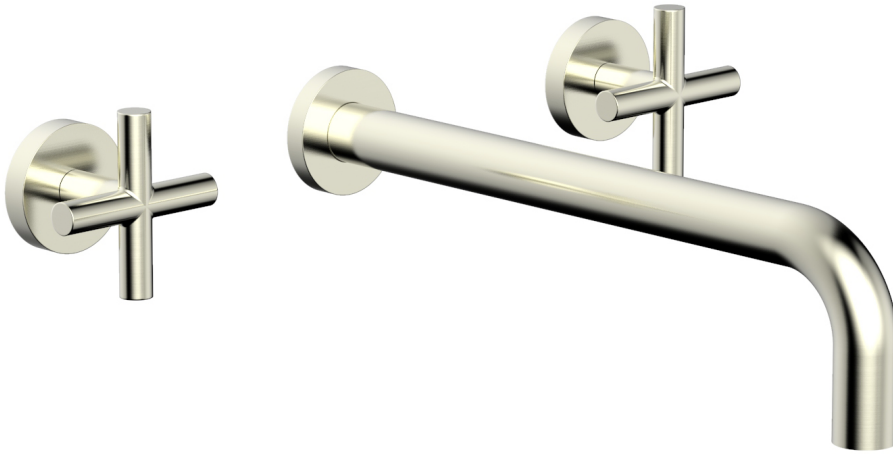

# Wall Tub Set w/ Cross Handles

120-56-12

## PRODUCT FEATURES

- Style: Transitional
- Collection: Transition
- Temperature Controlled By Handles
- Cross Handles
- 
- 

## TECHNICAL DETAILS

ADA Compliance: No  
Drain Assembly Material: Brass  
Fitting Hole Diameter: 1 1/8"  
Number of Holes: Three Hole  
Number of Handles: Two  
Handle Turn Angle: Quarter Turn  
Spout Reach: 12"  
Installation Type: Wall Mounted  
Primary Material: Brass  
Valve Material: Ceramic  
Flow Restriction: Full Flow  
Water Pressure Maximum: 85 PSI  
Water Pressure Minimum: 20 PSI  
Water Pressure Recommended: 60 PSI