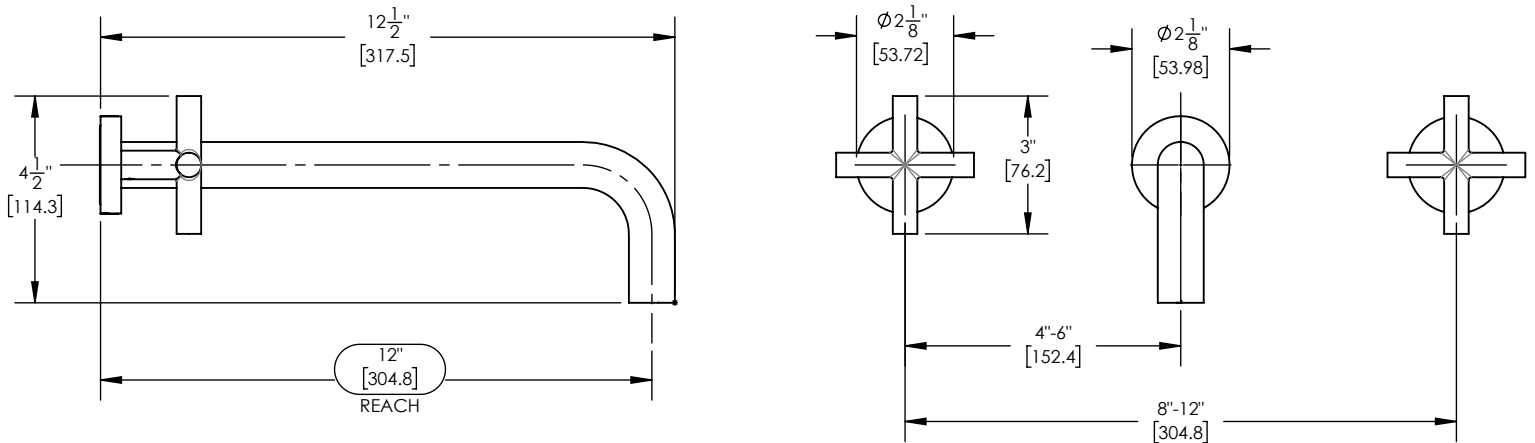

www.phylrich.com

1261 Logan Avenue, Costa Mesa, California 92626.
Phone: 714.361.4800 Fax: 714.617.3120

Rev-

CODES & STANDARDS

ASME A112.181/ CSA B1251, ASME 112.18.2/ CSA B125.2, ANSI NSF, CEC

WARRANTY

Mechanical Warranty: 10 Years from date of purchase.
Finish Warranty: See catalog for further information.